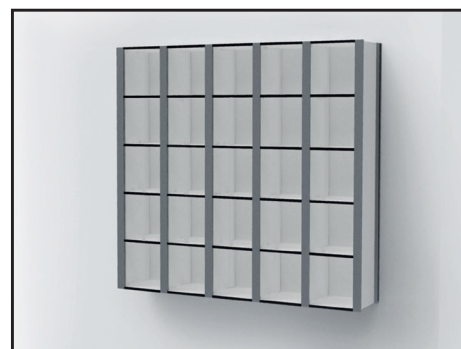

HerboLock Solid lockers for valuables

HerboLock small lockers for valuables, the ultimately tested and safe storage for every situation.

hermeta

Compounded out of the same perfect mixture of massive and moist resistant high pressure solid grade laminate, aluminium and stainless steel accessories as the lockers. Colourfast, scratch resistant and easy to clean. Ultimately flexible in dimensions, colour and closing systems.

HerboLock Solid lockers for valuables | *technical specifications*

HerboLock small lockers for valuables

Door	: rebated, self closing, 13 mm high pressure solid grade laminate	Width per locker : 200 mm*)
Visible end wall	: 13 mm high pressure solid grade laminate	Depth per locker : 200 mm*)
Top, bottom, shelf, partition	: 8 mm high pressure solid grade laminate, white	Height per locker : 200 mm*)
Back wall	: 4 mm high pressure solid grade laminate white	Numbering : engraved
Profiles	: aluminium, natural anodised	Lock : cylindrical dead lock, coin return lock, provision for pad lock closing **)
Conection to wall	: by aluminium L-profiles	
Hinges	: stainless steel, spring loaded	
Number of lockers per block	: 10, 15, 20 or 25	
Dimensions block	: max. 1000 mm x 1000 mm *)	