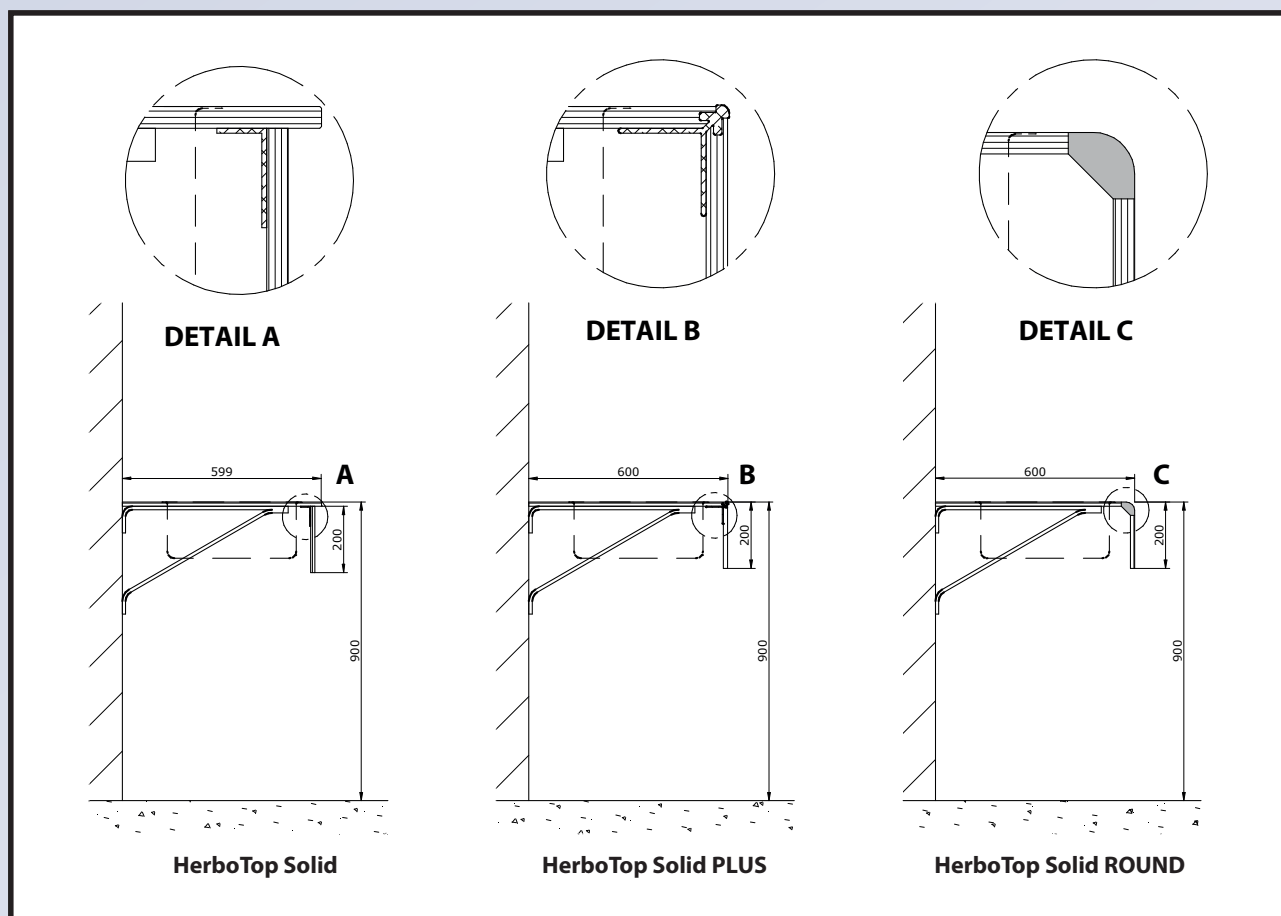

HerboTop wastafelbladen

HerboTop vanities, choice in design but always nice, strong and hygienic. Sustainable with wash basins for each audience.

hermeta

Vanities made of high pressure solid grade laminate, humid resistant, colour fast and dirt resistant. The perfect combination with HerboKern sanitary partitions and cubicles.

HerboTop vanities | *technical specifications*

HerboTop Solid

| | |
|--------------|--|
| Material | : 13 mm high pressure solid grade laminate |
| Vanity width | : approx. 600 mm |
| Plinth | : approx. 200 mm, recessed |
| Brackets | : aluminium, natural anodised |
| Profiles | : aluminium, natural anodised |
| Wash basins | : stainless steel, ... (approx. 380 mm*) |

HerboTop Solid PLUS

| | |
|----------------|--|
| Material | : 13 mm high pressure solid grade laminate |
| Vanity width | : approx. 600 mm |
| Plinth | : approx. 200 mm |
| Corner profile | : aluminium, natural anodised |
| Brackets | : aluminium, natural anodised |
| Profiles | : aluminium, natural anodised |
| Wash basins | : stainless steel, ... (approx. 380 mm*) |

HerboTop Solid ROUND

| | |
|--------------|--|
| Material | : 13 mm high pressure solid grade laminate |
| Vanity width | : approx. 600 mm |
| Plinths | : approx. 200 mm resp. 140 mm |
| Brackets | : aluminium, natural anodised |
| Profiles | : aluminium, natural anodised |
| Wash basins | : stainless steel, ... (approx. 380 mm*) |