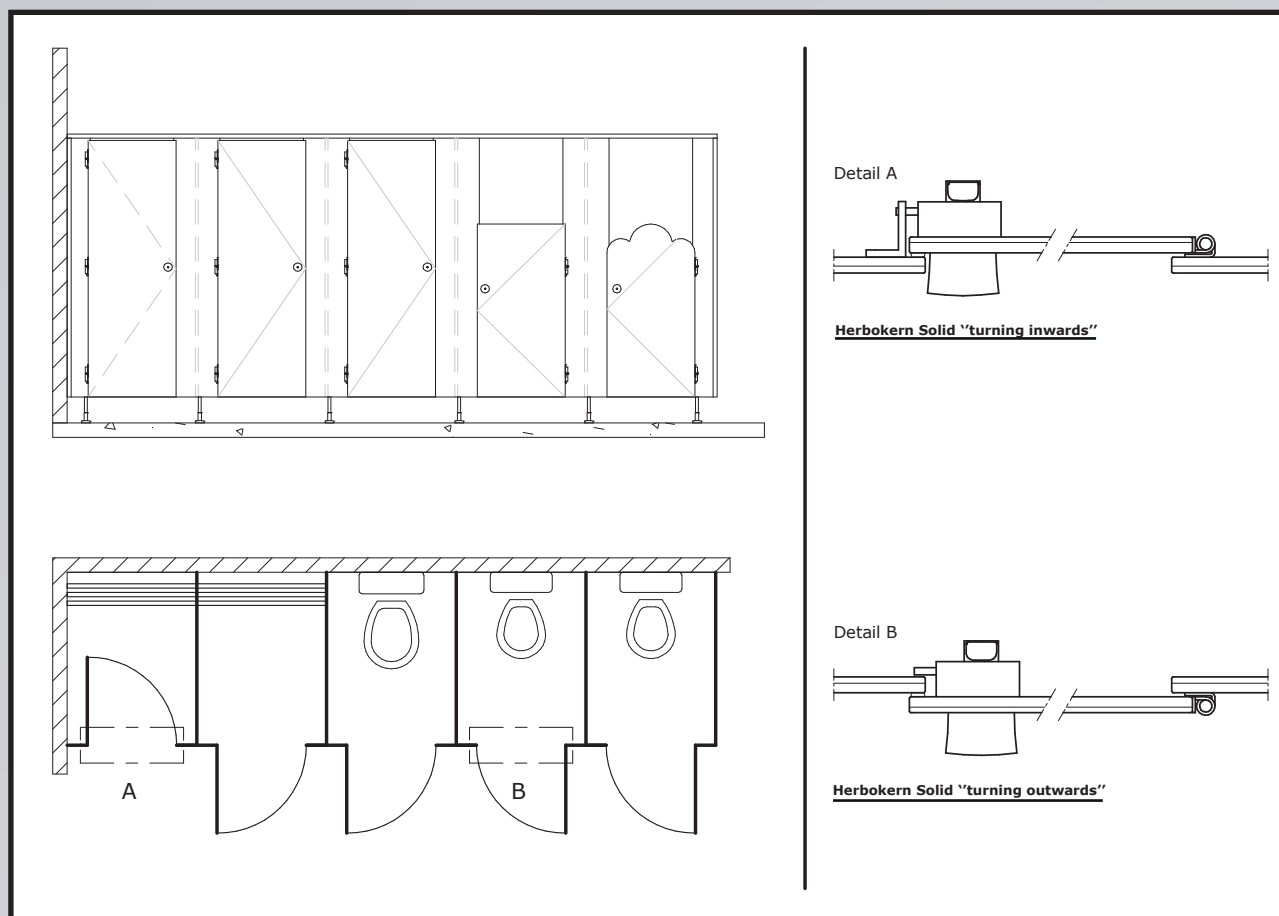

HerboKern Solid

HerboKern Solid toilet, shower and changing cubicles, timeless in every sense. Many years of experience and endurance. In a timeless design with self closing doors.

hermeta

Cubicles made of high pressure solid grade laminate, colourfast, scratch and dirt resistant without redundant details. With maintenance free aluminium and stainless steel fastenings. Matching rebated doors. Free hanging or on adjustable feet, in different heights. Flexible in dimensions and accessories. Designed for intensively used wet bathroom and changing areas.

HerboKern Solid

Doors	: rebated
Material	: 13 mm high pressure solid grade laminate
Hinges	: 3 stainless steel AISI-316 grade rising hinges
Door knob	: aluminium round knob with locking assembly and free/occupied indication
Cubicle height	: approx. 2000/2150/3000 mm
Version	: on aluminium adjustable feet
Connection profile	: aluminium U-bracket / U-profile, natural anodised
Head rail	: aluminium, natural anodised

HerboKern Solid KIDZ

Doors	: rebated
Material	: 13 mm high pressure solid grade laminate
Hinges	: 2 stainless steel AISI-316 grade rising hinges
Door knob	: aluminium round knob without locking assembly
Height cubicle fronts and partitions	: approx. 2000/2150 mm
Height doors	: approx. 1380 mm
Version	: including aluminium adjustable feet
Connection profile	: aluminium U-bracket / U-profile, natural anodised
Head rail	: aluminium, natural anodised