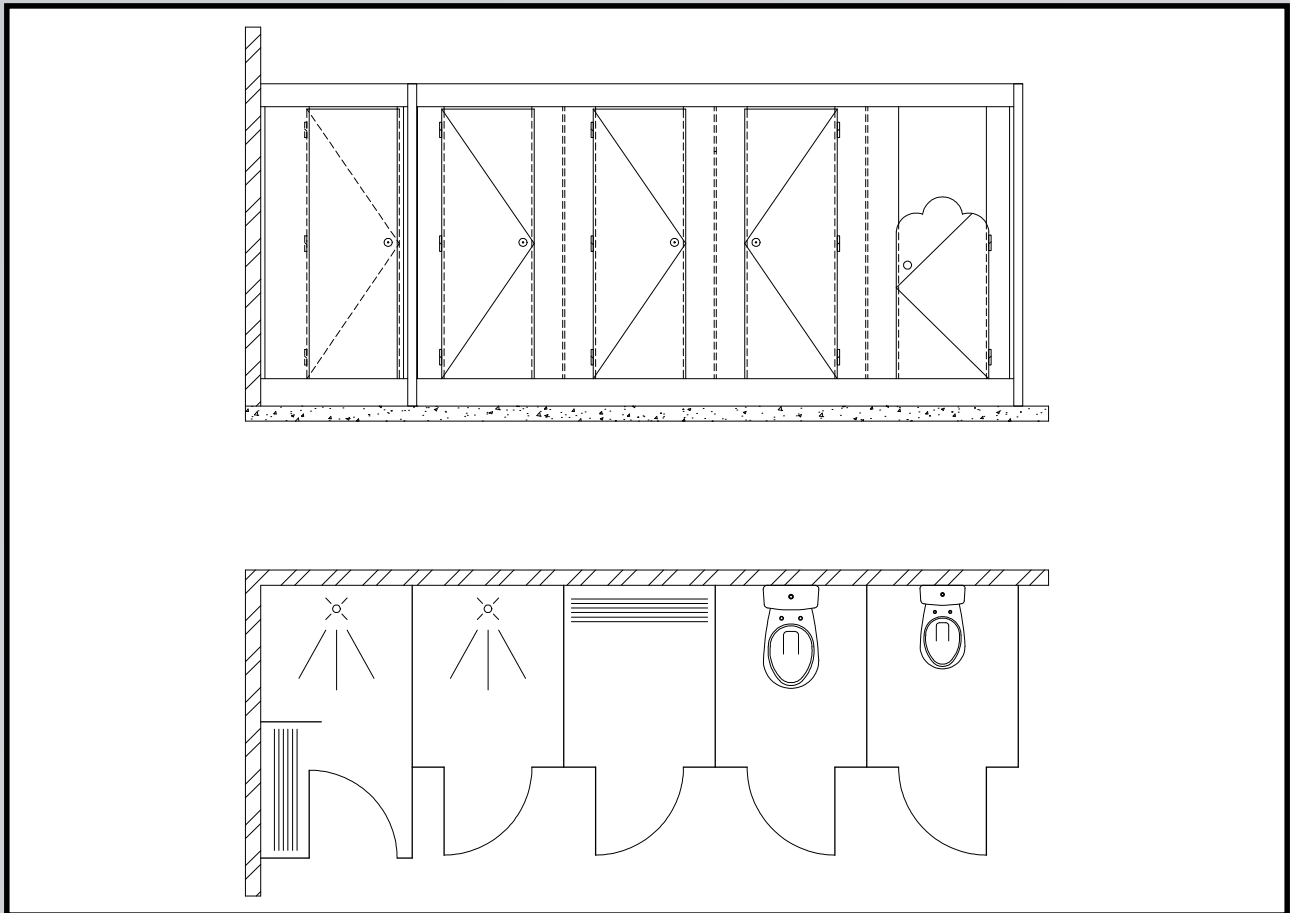

HerboKern Free Hanging

HerboKern Solid, Solid Plus, Secure and Secure Plus, but (semi-)free hanging using a minimum of floor connections. With a convincing aluminium head rail construction.

hermeta

Cubicles made of high pressure solid grade laminate, colour fast, scratch and dirt resistant, in many colours. With maintenance free aluminium and stainless steel fastenings. Flexible in dimensions and accessories. The ultimate floor hygienic solution for all intensively used wet wash and changing areas.

HerboKern Free Hanging | *technical specifications*

HerboKern Free Hanging

Head rail construction : aluminium

Remaining technical specifications : refer to specific execution*)

*) HerboKern Solid / HerboKern Solid PLUS / HerboKern Secure / HerboKern Secure PLUS.